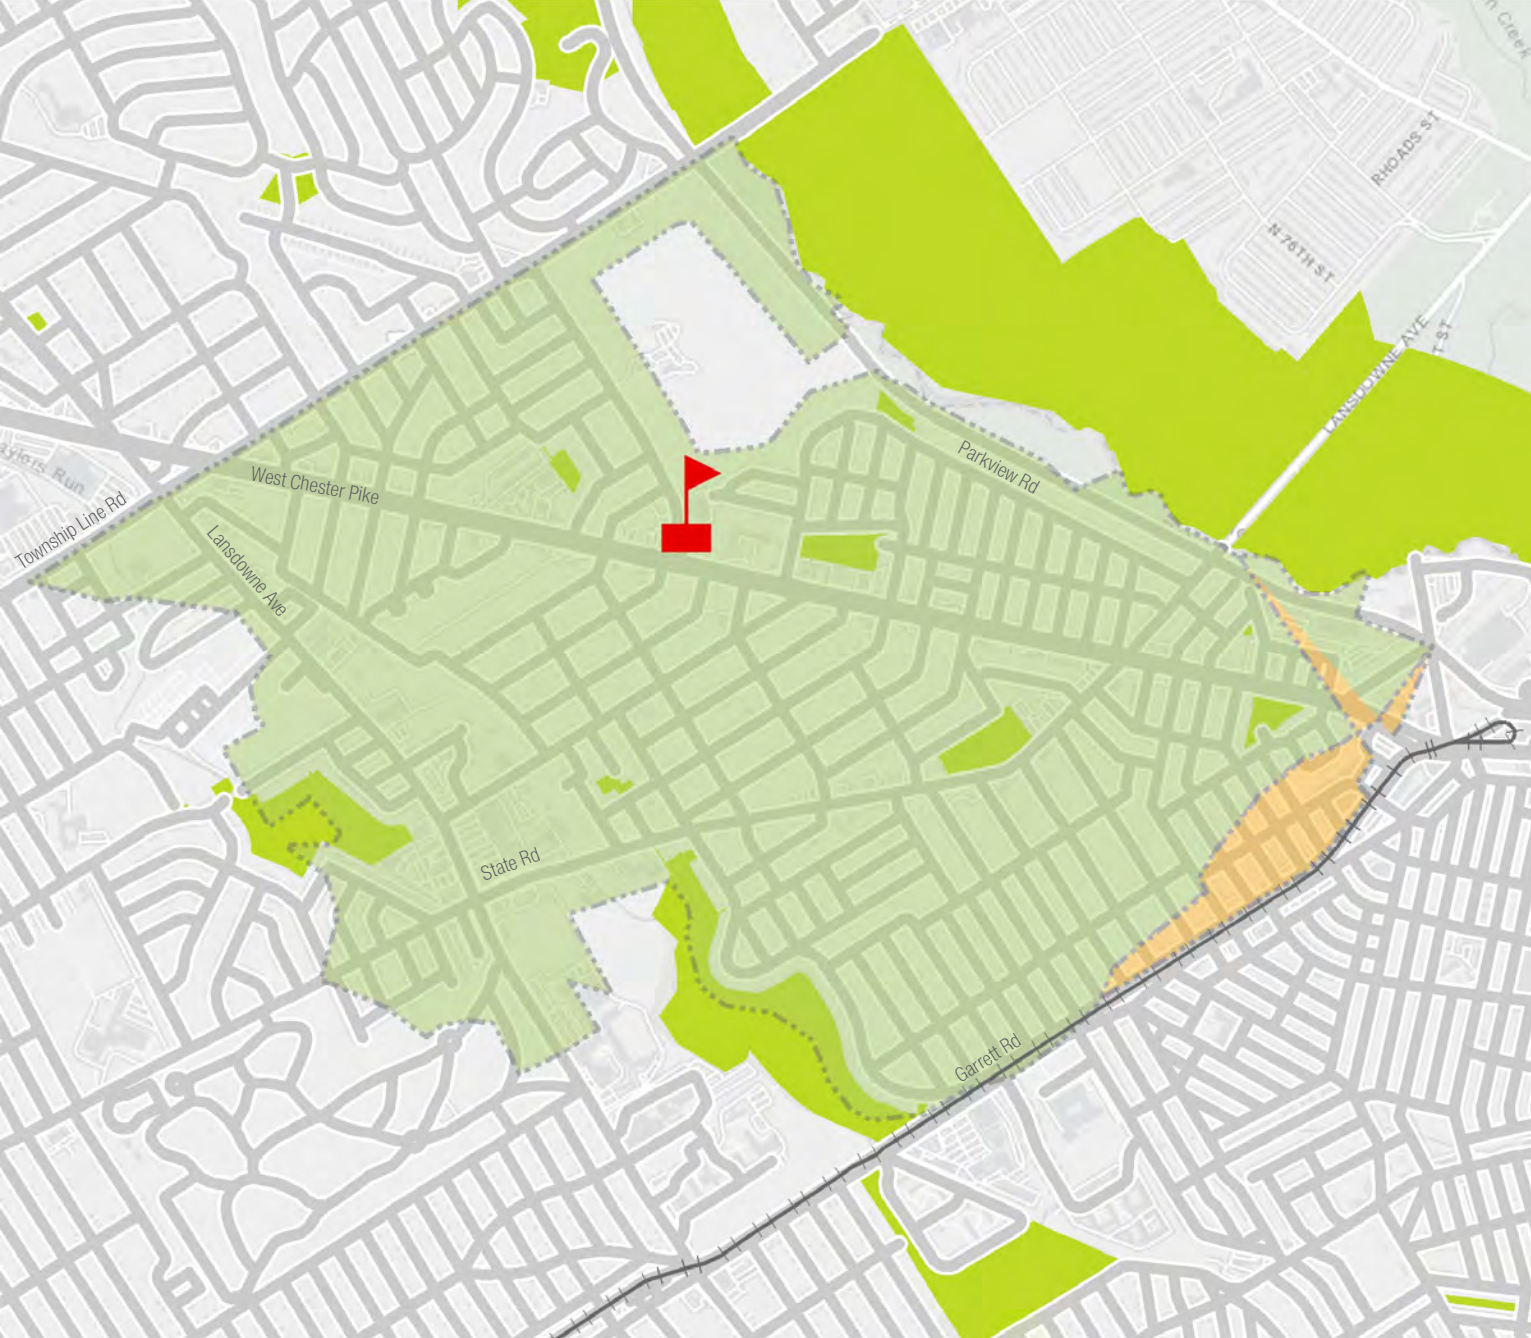

Safe Routes to School

LEGEND

-  School
-  Suggested Walking Route
-  Crossing Guards
-  Traffic Signal
-  Student Access Point
-  X min Estimated Walking Time

SEPTA:

Bus Routes:

103, 104, 110, 111, 112, 120, 123, 126

For more information about route information and bus stop locations, visit www.septa.org.

HIGHLAND PARK ELEMENTARY SCHOOL

SUGGESTED WALKING ROUTES TO SCHOOL

Please note: This map is intended for informational purposes only. These are suggested routes compared to the conditions of other routes. The Upper Darby School District cannot and does not guarantee the safety of these routes or the persons utilizing them, and assumes no responsibility or liability. The UDSD encourages parents and students to use this map to explore options for commuting between home and school and for choosing the most appropriate commuting option based upon their knowledge or route conditions and the specific needs and/or experience level of their child.

LEGEND

- School
- Walk Zone
- Bus Zone
- SEPTA Trolley Lines

HIGHLAND PARK ELEMENTARY SCHOOL

WALK & BUS ZONES