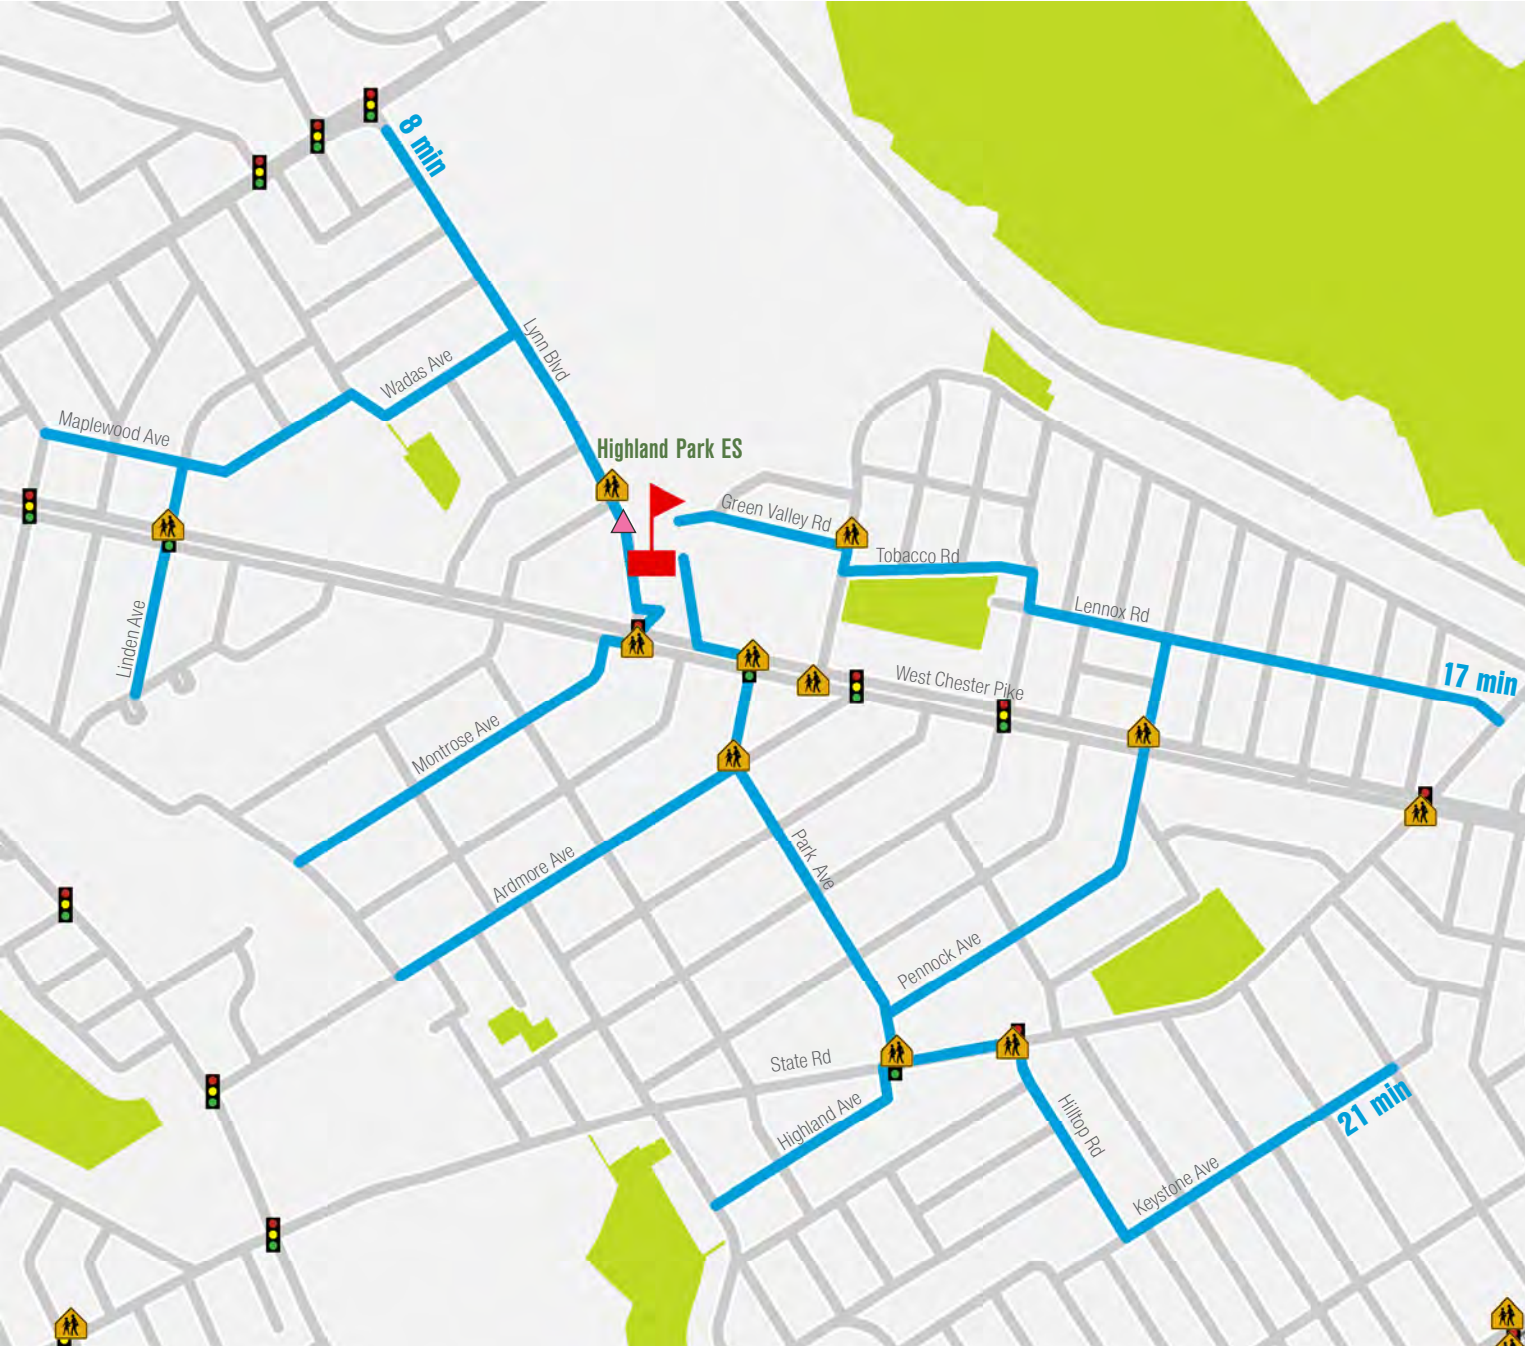

Safe Routes to School

LEGEND

-  School
-  Suggested Walking Route
-  Crossing Guards
-  Traffic Signal
-  Student Access Point
-  X min Estimated Walking Time

SEPTA:

Bus Routes:

103, 104, 110, 111, 112, 120, 123, 126

For more information about route information and bus stop locations, visit www.septa.org.

HIGHLAND PARK ELEMENTARY SCHOOL

SUGGESTED WALKING ROUTES TO SCHOOL

Please note: This map is intended for informational purposes only. These are suggested routes compared to the conditions of other routes. The Upper Darby School District cannot and does not guarantee the safety of these routes or the persons utilizing them, and assumes no responsibility or liability. The UDSD encourages parents and students to use this map to explore options for commuting between home and school and for choosing the most appropriate commuting option based upon their knowledge or route conditions and the specific needs and/or experience level of their child.

LEGEND

- School
- Walk Zone
- Bus Zone
- SEPTA Trolley Lines

HIGHLAND PARK ELEMENTARY SCHOOL

WALK & BUS ZONES